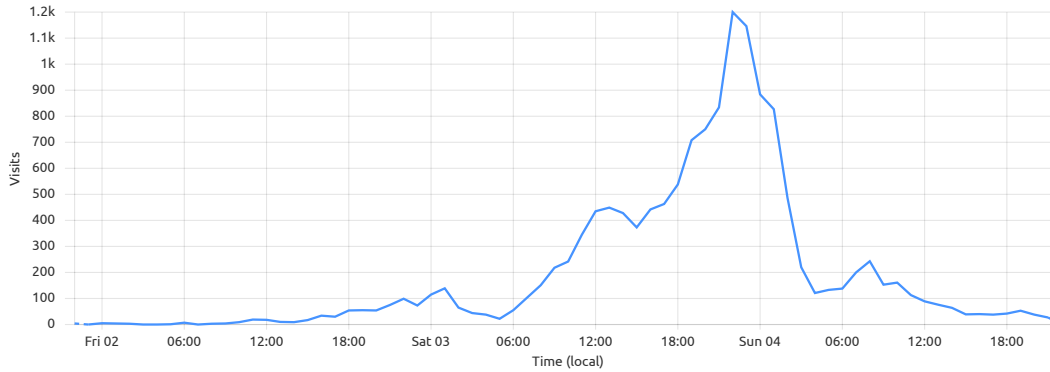

Filters:

Host equals pbgm.systemphoenix.net

Visits summary

When someone navigates to your website, either directly or from an external referer. One visit can consist of multiple page views.

All [Referer](#) [Host](#) [Country](#) [Path](#) [Browser](#) ...

Total **14.07k** ○ pbgm.systemphoenix.net **14.07k**

Visits by country

Malaysia	13.66k
Singapore	366
Thailand	21
Indonesia	7
Unknown states, other entities or organizations	5
Brunei Darussalam	5
United States	4
Guam	1
Philippines	1
Germany	0